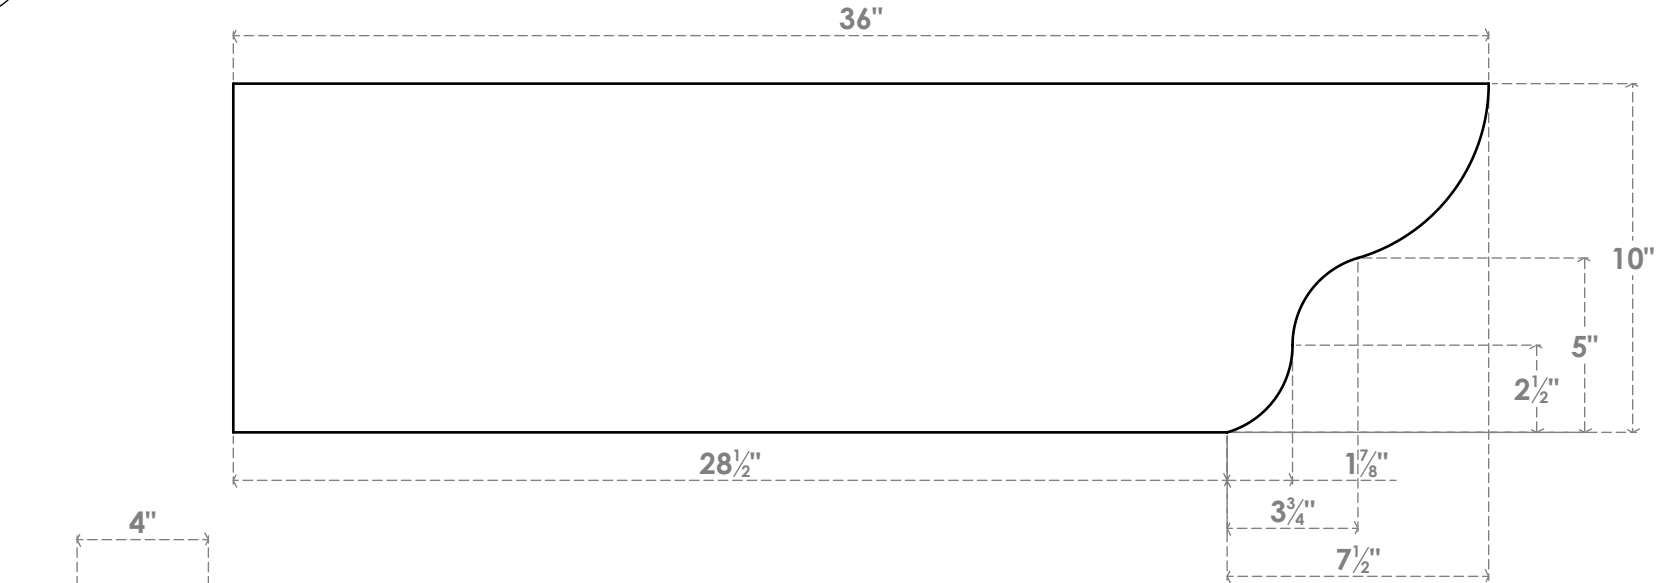

RFTP04X10X36GRN

4"W X 10"H X 36"L GREENSBORO ARCHITECTURAL GRADE PVC RAFTER TAIL

SIDE PROFILE

ISOMETRIC

FRONT PROFILE

EKENA MILLWORK
2300 WEST MAIN ST.
CLARKSVILLE, TX 75426
TOLL FREE: 866-607-0453
WWW.EKENAMILLWORK.COM